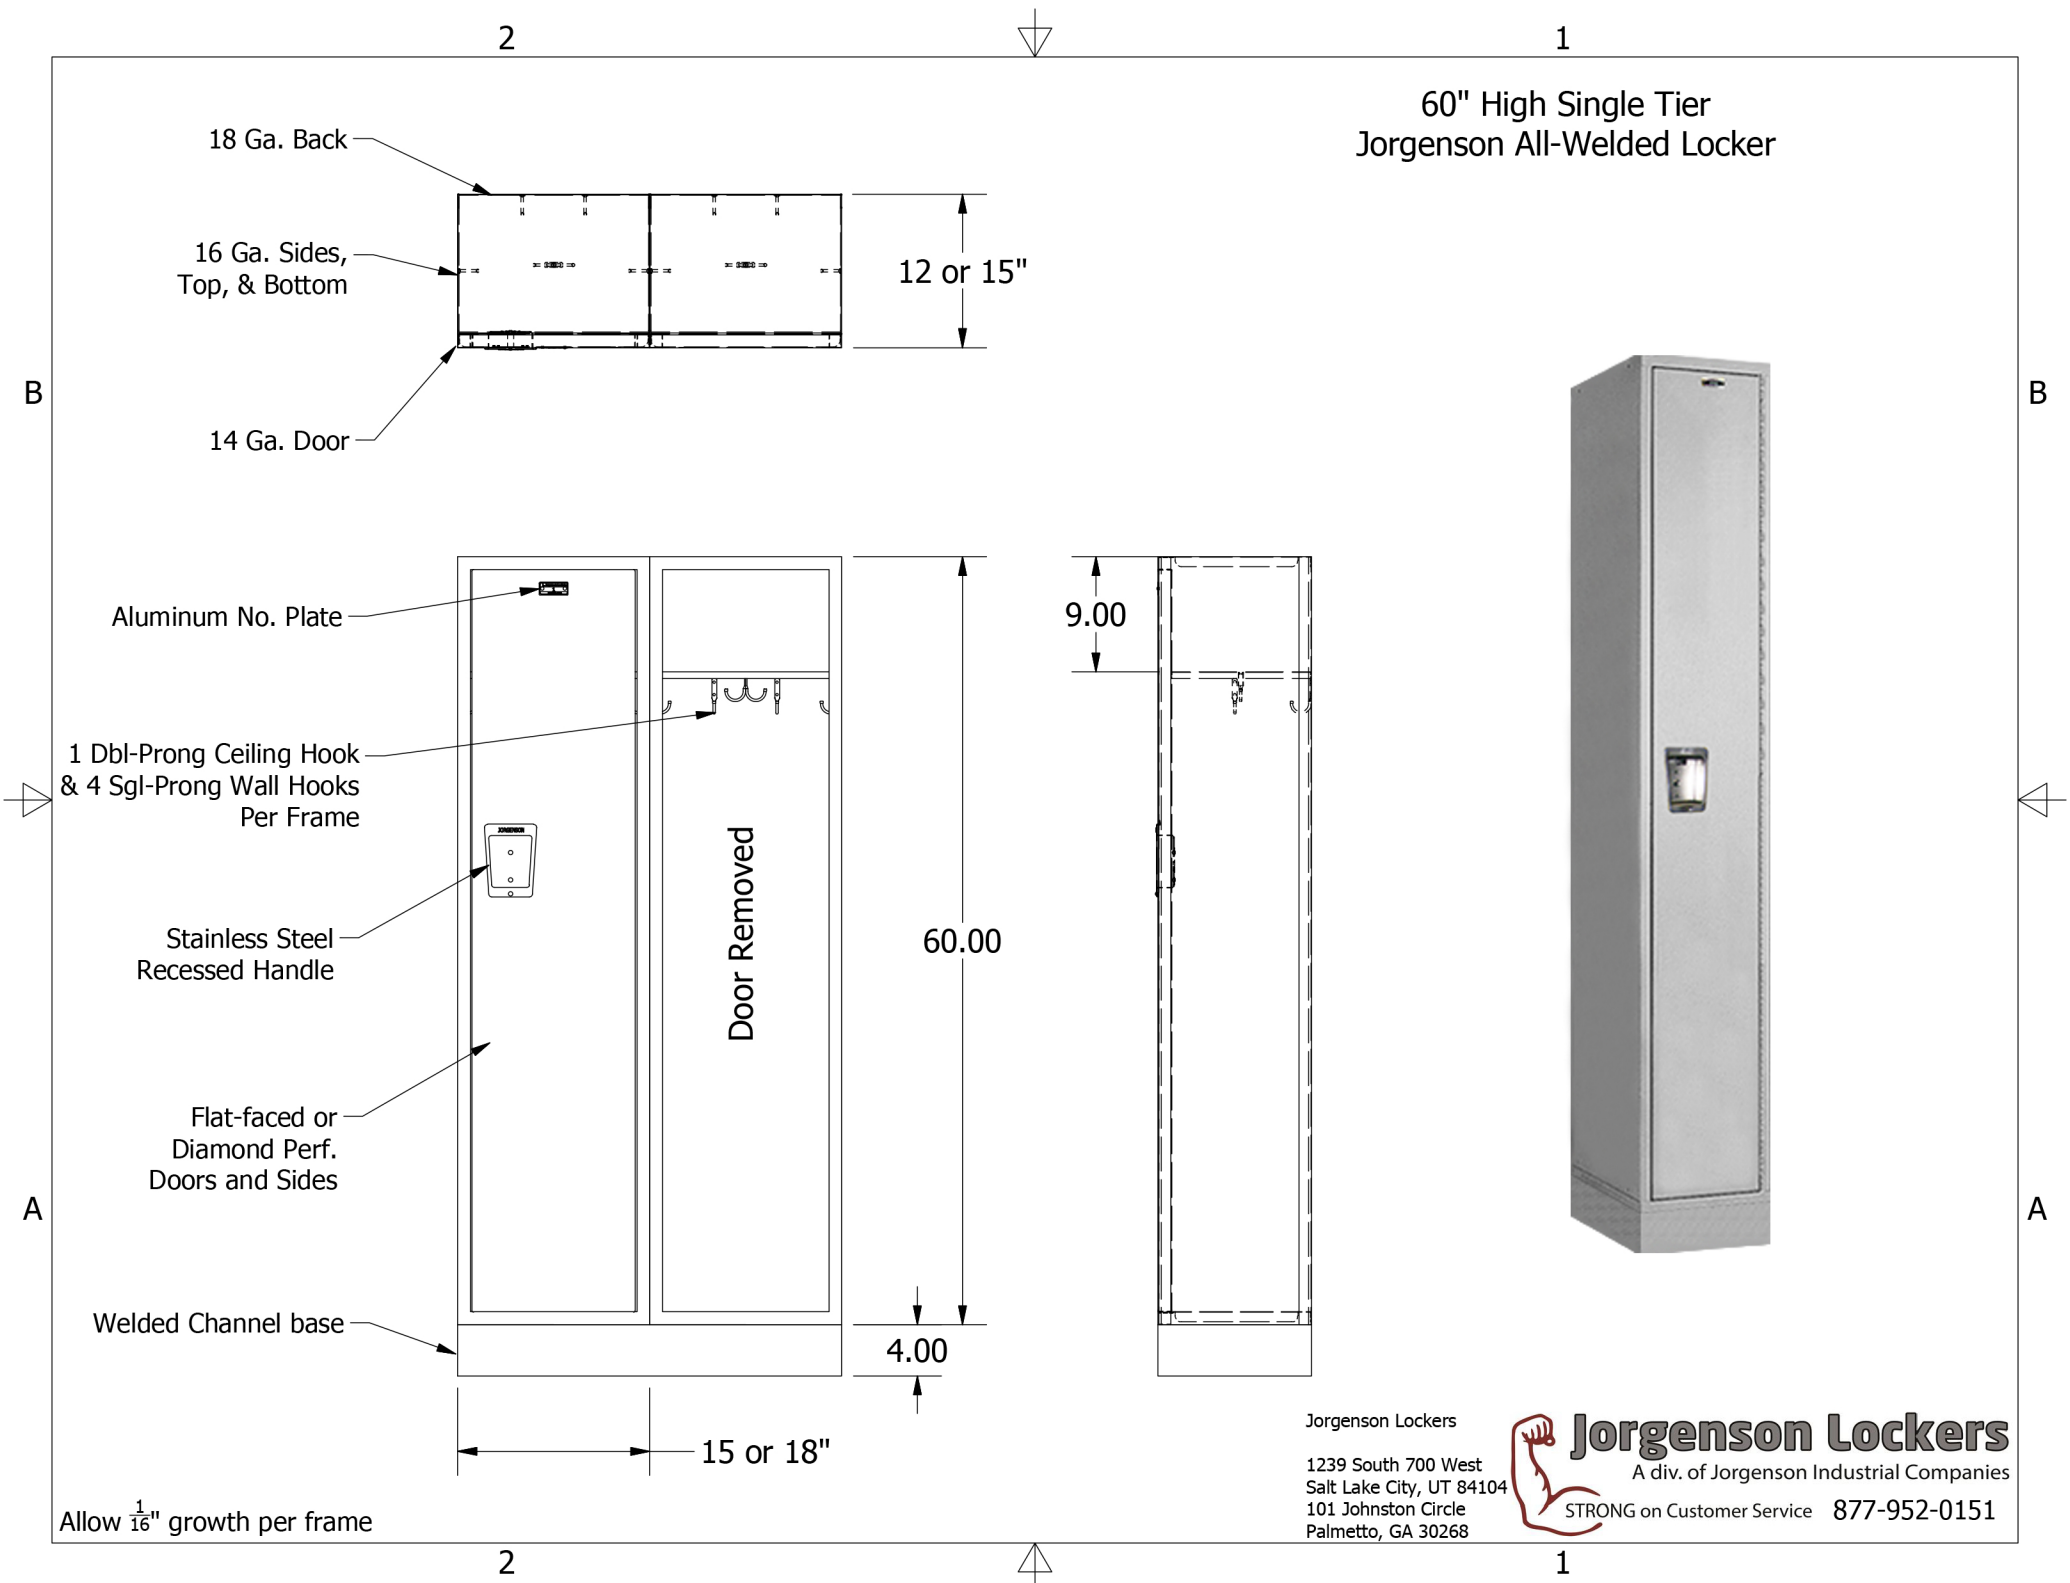

60" High Single Tier Jorgenson All-Welded Locker

Allow $\frac{1}{16}$ " growth per frame

Jorgenson Lockers

1239 South 700 West
Salt Lake City, UT 84104
101 Johnston Circle
Palmetto, GA 30268

Jorgenson Lockers